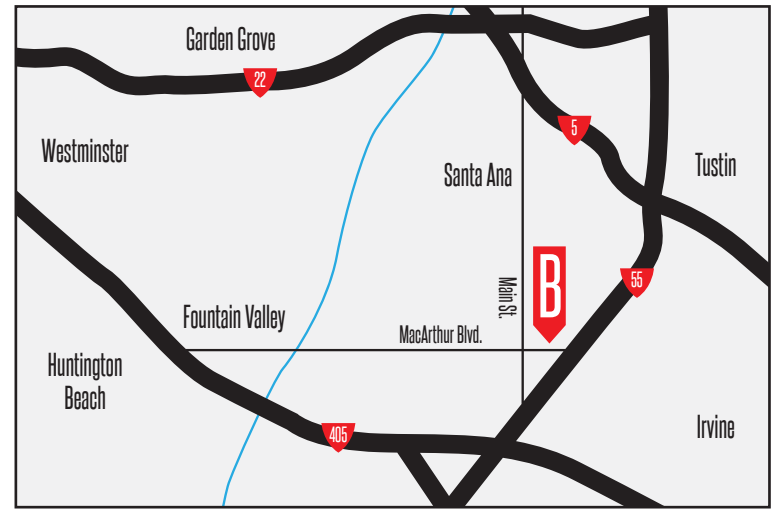

## GRAND OPENING SALE

STARTING MARCH 1ST AT 10:00am

VISIT OUR NEW LOCATION: 130 E. Alton Ave Santa Ana, CA

Let's get social:

# GRAND OPENING SALE

VISIT OUR NEW LOCATION:  
130 E. Alton Ave Santa Ana, CA  
GRAND OPENING SALE  
STARTING MARCH 1ST AT 10:00am

apparel  
accessories  
& shoes

VISIT OUR NEW LOCATION:  
130 E. Alton Ave Santa Ana, CA

**GRAND OPENING SALE**  
STARTING MARCH 1ST AT 10:00am